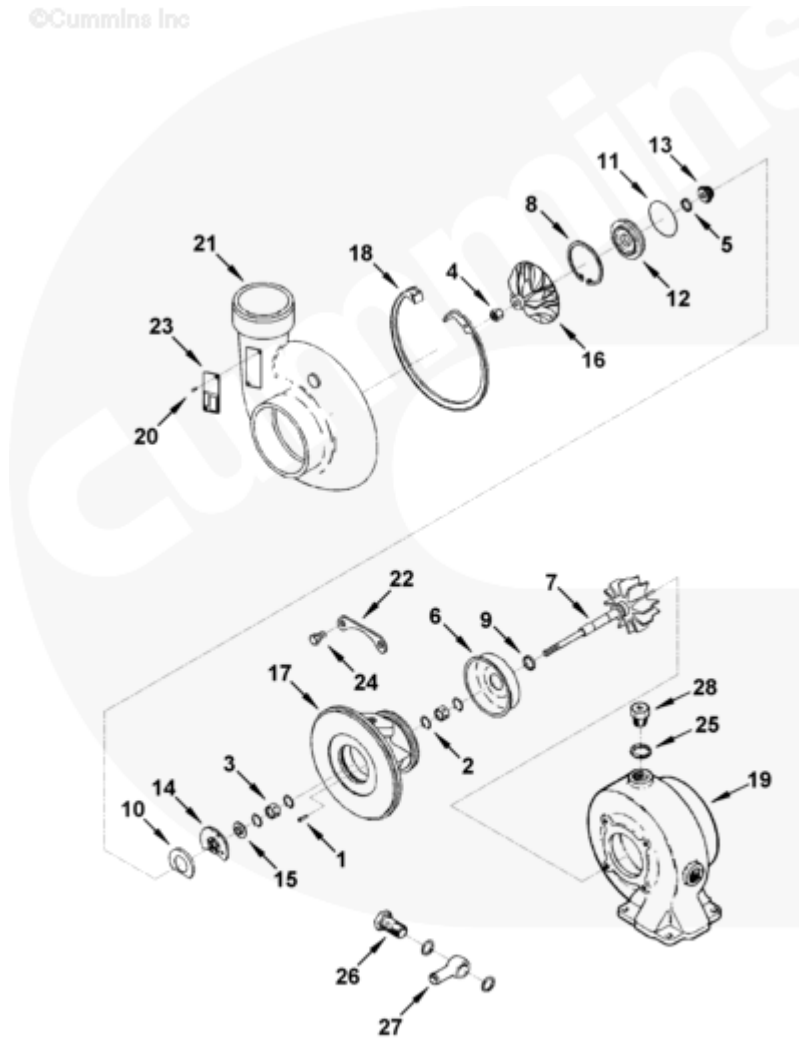

pp990gg

SMALL | MEDIUM | LARGE

Cart	Ref No	Part Number	Part Description	Required	Remarks
View My Cart					
		PP98486	Turbocharger		Turbocharger
<input type="checkbox"/>		4089816	Turbocharger Kit	1	370 B Marine
		4035781	Turbocharger	1	Serviced as 4089816
	1	3522597	Roll Pin	1	
<input type="checkbox"/>	2	3762259	Retaining Ring	4	
<input type="checkbox"/>	3	3503100	Turbocharger Bearing	2	
<input type="checkbox"/>	4	3596402	Lock Nut	1	
	5	3758848	Split Ring Seal	1	